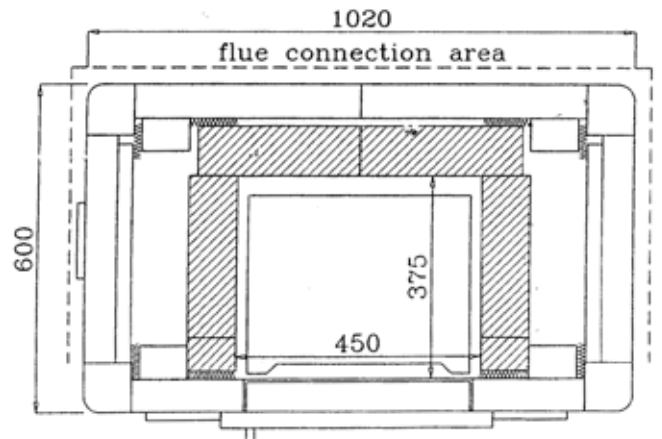

Bottom Vent

Technical Information

24 hr. averaged BTU per/hr.	20,000
Max. sq.ft. heated	1,250
Weight	3,792 lbs
External dimensions	
width =	40 1/8"
depth =	23 5/8"
height =	60 1/4"
Firebox dimensions	
width =	17 3/4"
depth =	14 3/4"
Chimney Size	7" or 8"